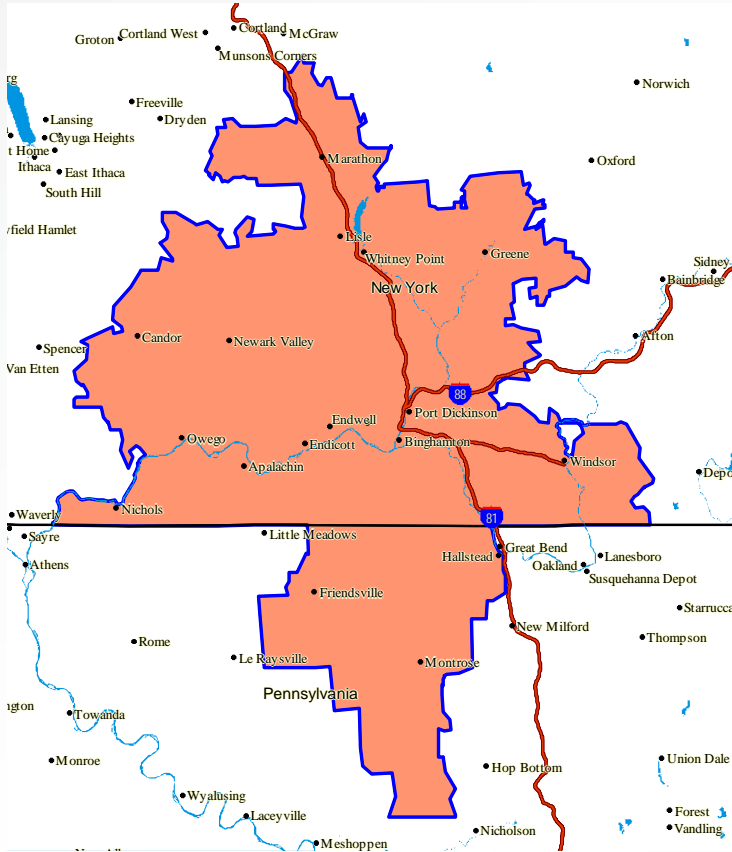

TIME WARNER CABLE MEDIA SALES NORTHEAST REGION

Binghamton Zone Snapshot

T/W Binghamton Zone:

83,550 T/W cable households
44 Ad Insertable Networks

General Demo Information	Binghamton
Households	103,531
Population by Race	250,610
White Alone	90.4%
African-American	3.7%
Other Races	5.9%
Own or Rent	
Owner Occupied	70.4%
Renter Occupied	29.6%
Avg. HH Income	\$58,532
Avg. Per Capita Income	\$25,272
Gender	
Male	48.5%
Female	51.5%

Binghamton Zone Zips & Town Names			
Apalachin	13732	Greene	13778
Berkshire	13736	Johnson City	13790
Binghamton	13901	Killawog	13794
Binghamton	13903	Kirkwood	13795
Binghamton	13904	Lisle	13797
Binghamton	13913	Maine	13802
Candor	13743	Marathon	13803
Castle Creek	13744	Newark Valley	13811
Chenango Bridge	13745	Nichols	13812
Chenango Forks	13746	Owego	13827
Conklin	13748	Port Crane	13833
Corbettsville	13749	Vestal	13850
Endicott/Endwell	13760	Whitney Point	13862
Glen Aubrey	13777	Windsor	13865
Montrose, PA	18801	Hallstead, PA	18822
Laurel Lake, PA	18812	Springville, PA	18844
Friendsville, PA	18818		